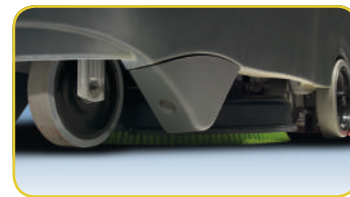

The new Compact Ride-On 80 litres / 55cm

A new compact Ride-On absolutely bristling with practical innovation and user convenience.

In truth the CRO8055 is competitive with most walk behinds of the same size. So now you can sit rather than walk and by virtue of the exceptional manoeuvrability, substantial time will be saved on middle size applications.

Features

Easy battery access

Hazard light

Charger port

Heavy duty integral chassis

Anti-tip side buffers

Specifications

Model	Brush diameter	Capacity	Battery power	Run time	Traction drive	Clean speed	Vacuum motor	Brush speed	Brush motor	Dimensions (HxLxW)
CRO8055	55cm	80L	2 x 12V (24V) = 120 Ahr 2 x 12V (24V) = 100 Ahr	3h 2h	400W	6km/h max	400W	150rpm	1 x 600W	1160x1460x805mm